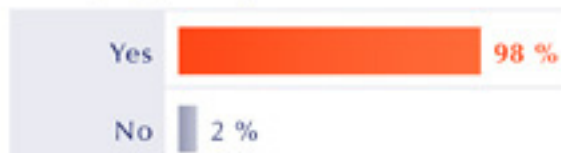

Identifying new partners