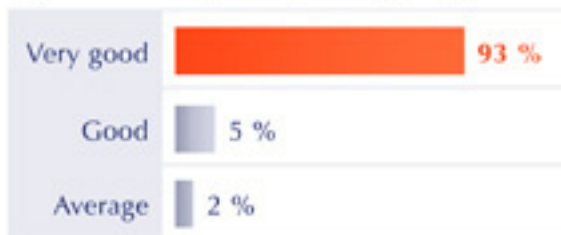

D DAY

We will meet you at Paris CDG airport: the proximum team will take care of you as soon as you arrive to the check in desk.

GLOBAL SATISFACTION RATES FOR THE LAST CBMA EVENT:

Appointment Quality & Targeting